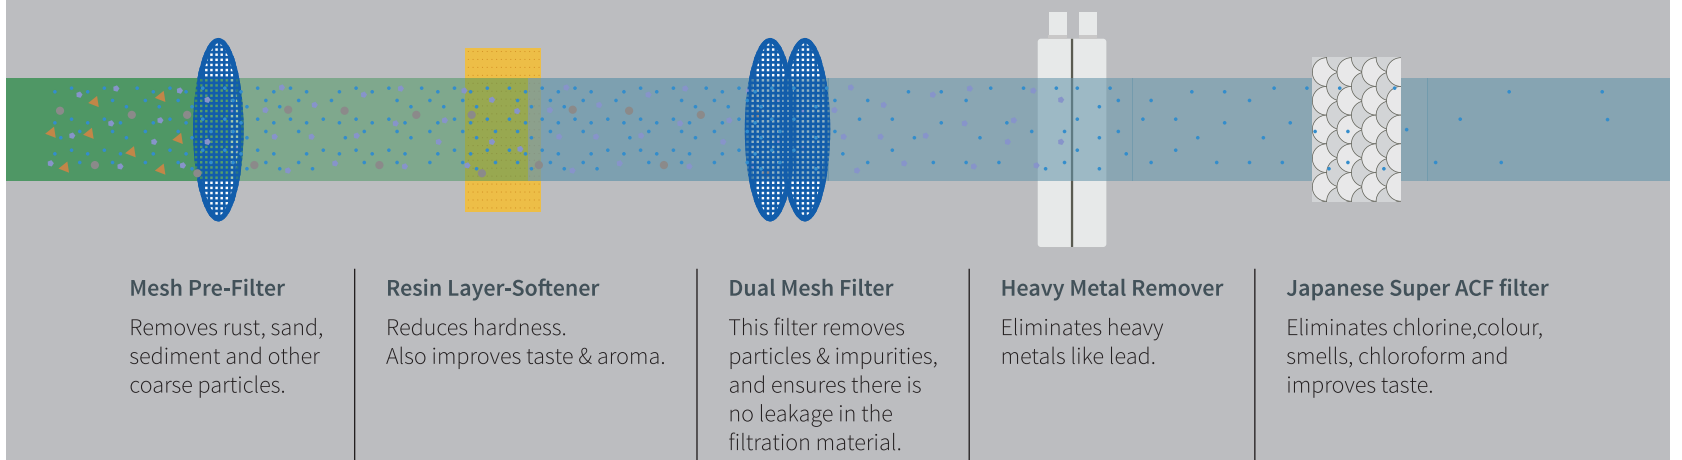

SHARP

Be Original.

**DON'T TAKE CLEAN WATER FOR GRANTED.
TAKE IT WITH YOU.**

Keep your family safe from harmful water with the portable
SHARP WJ-100 water purifying pitcher.

Water Purifier Pitcher WJ-100

This pitcher purifies up to 3.5 liters of water in a single go with 5 levels of filtration, removing all kinds of impurities and giving you pure and healthy drinking water on the go.

The 5 filtration stages to give you purity in every drop of water you drink

Mesh Pre-Filter

Removes rust, sand, sediment and other coarse particles.

Resin Layer-Softener

Reduces hardness. Also improves taste & aroma.

Benefits:

SEASONAL WATER PROBLEMS

Ideal for the monsoon season in areas with Total Dissolved Solids (TDS) levels of less than 300, as the season can still cause waterborne diseases where no other form of purification is used.

PORTABILITY

It can be used as a reusable mineral water bottle whenever you're away from your house.

AS AN ADD-ON WATER PURIFIER

It can further enhance the purity of filtered water, making it more bio available for your blood circulation system.