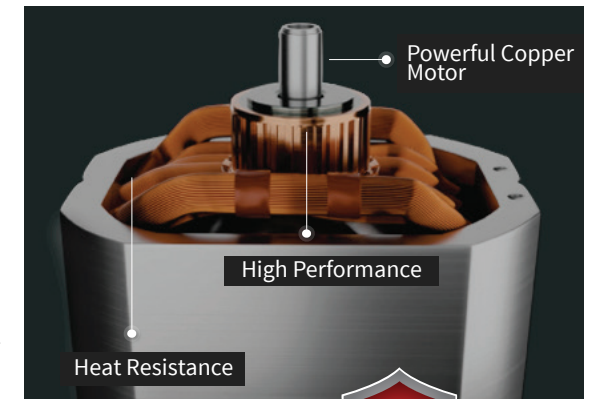

Silver Metallic Finish

SS 304 Grade Stainless Steel Blades

Sturdy Lid Locks

VARIABLE SPEED SETTINGS

We provide three speed options for specific needs with an additional pulse button for momentary operations that allows you to have precise control over the duration and frequency of blending for special requirements.